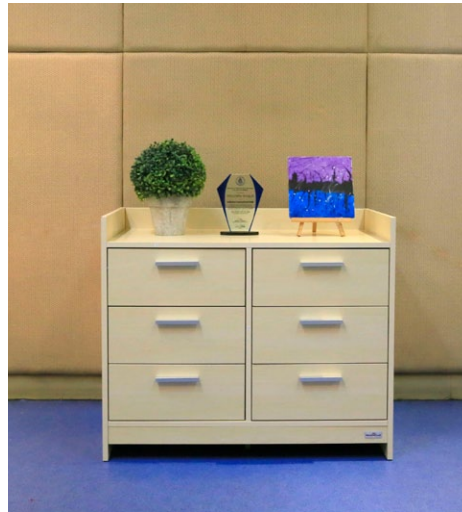

PEARL CABINETS

Your valuables, personal effects and clothing are important to you.

Secure them inside the drawers of this finely made Pearl Cabinets. One model even has a lock and key.

SOUTH SEA 6-DRAWER CABINET

WC-S20-0445-P.White

WC-S20-0445-Y.Oak

WC-S20-0445-W.OAK

Specifications

- 6-drawer cabinet
- Size: W83xD40xH70cm
- Body: 15mm E1 grade particle board in melamine laminated
- Drawer back and drawer side: 12mm E1 melamine particle board
- Back and drawer bottom: 3mm E1 MDF in melamine laminated
- Drawers: 6
- Colors: White Pearl, Yellow oak, White oak
- Handle Color: Silver
- Weight: 32 kgs

MIKIMOTO 3-DRAWER CABINET

WC-S20-0444-P.White

WC-S20-0444-Y.Oak

WC-S20-0444-W.OAK

Specifications

- 3-drawer cabinet
- Size: W43.7xD40xH70cm
- Body: 15mm E1 grade particle board and MDF in melamine laminated
- Drawer back and drawer side: 12mm E1 melamine particle board
- Back and drawer bottom: 3mm E1 MDF in melamine laminated
- Drawers: 3
- Colors: White Pearl
- Handle Color: Silver
- Weight: 18.1 kgs