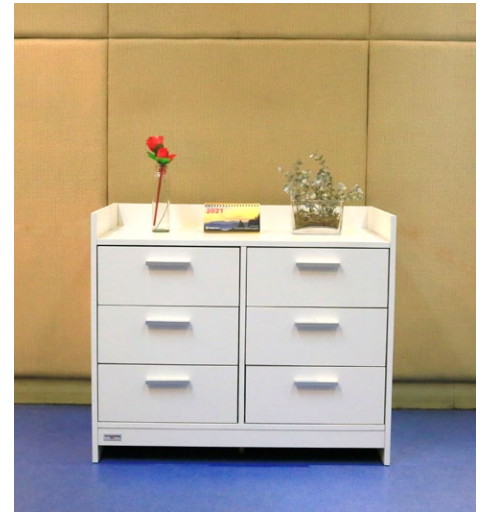

PEARL CABINETS

Your valuables, personal effects and clothing are important to you.

Secure them inside the drawers of this finely made Pearl Cabinets. One model even has a lock and key.

SOUTH SEA 6-DRAWER CABINET

WC-S20-0445-P.White

WC-S20-0445-Y.Oak

WC-S20-0445-W.OAK

Specifications

- 6-drawer cabinet
- Size: W83xD40xH70cm
- Body: 15mm E1 grade particle board in melamine laminated
- Drawer back and drawer side: 12mm E1 melamine particle board
- Back and drawer bottom: 3mm E1 MDF in melamine laminated
- Drawers: 6
- Colors: White Pearl, Yellow oak, White oak
- Handle Color: Silver
- Weight: 32 kgs

MIKIMOTO 3-DRAWER CABINET

WC-S20-0444-P.White

WC-S20-0444-Y.Oak

WC-S20-0444-W.OAK

Specifications

- 3-drawer cabinet
- Size: W43.7xD40xH70cm
- Body: 15mm E1 grade particle board and MDF in melamine laminated
- Drawer back and drawer side: 12mm E1 melamine particle board
- Back and drawer bottom: 3mm E1 MDF in melamine laminated
- Drawers: 3
- Colors: White Pearl
- Handle Color: Silver
- Weight: 18.1 kgs